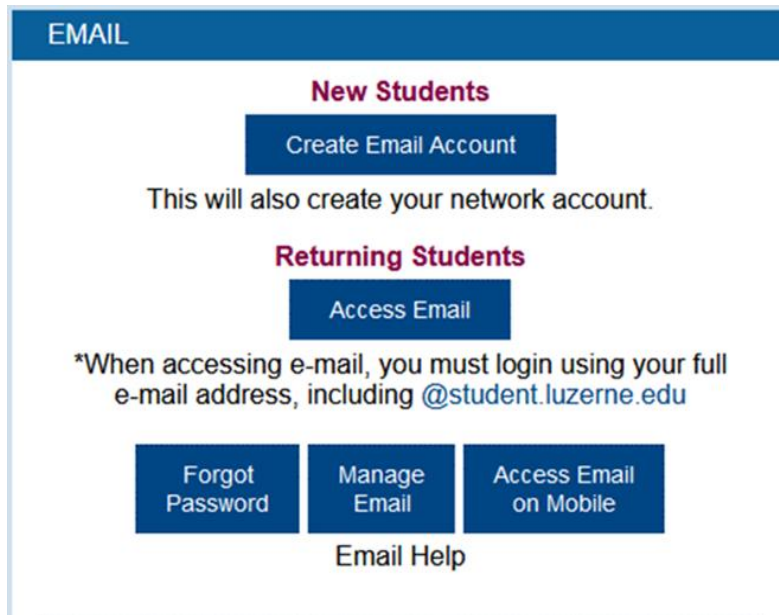

To log in to your E-mail Account:

1. Go to <http://student.luzerne.edu>
2. Click on the “Access E-Mail” button

3. Enter your account name (to include the @student.luzerne.edu) and password and click the log in arrow

Forget your password?

You may access this system by clicking on the “Forgot Password” button. You will be required to enter your Student ID, last four digits of your social security number, and birthdate. You will then be asked to enter your password verification question answer.