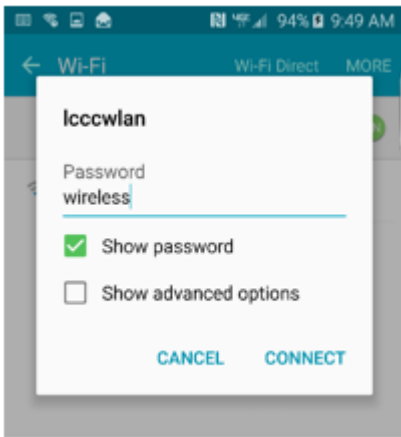

LCCC Wireless Network

Wireless network access is available in every building on Main Campus and at all dedicated centers, as well as many outdoor common areas. Faculty, staff, students, and guests of LCCC may use the wireless network. **Please note that there is a 3GB limit per user per day.**

The SSID that users should be connecting to is called: **lcccwlan**

The WPA passphrase is: **wireless**

Enter your LCCC network Username and Password

NOTE: If you see this message when connecting to **lcccwlan**, Click Connect