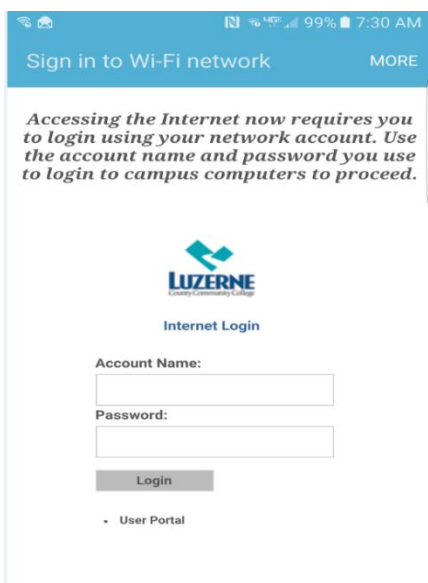

LCCC Wireless Network

Wireless network access is available in every building on Main Campus and at all dedicated centers, as well as many outdoor common areas. Faculty, staff, students, and guests of LCCC may use the wireless network. **Please note that there is a 3GB limit per user per day.**

The SSID that users should be connecting to is called: **lcccwlan**

The WPA passphrase is: **wireless**

Enter your LCCC network Username and Password

NOTE: If you see this message when connecting to **lcccwlan**, Click Connect